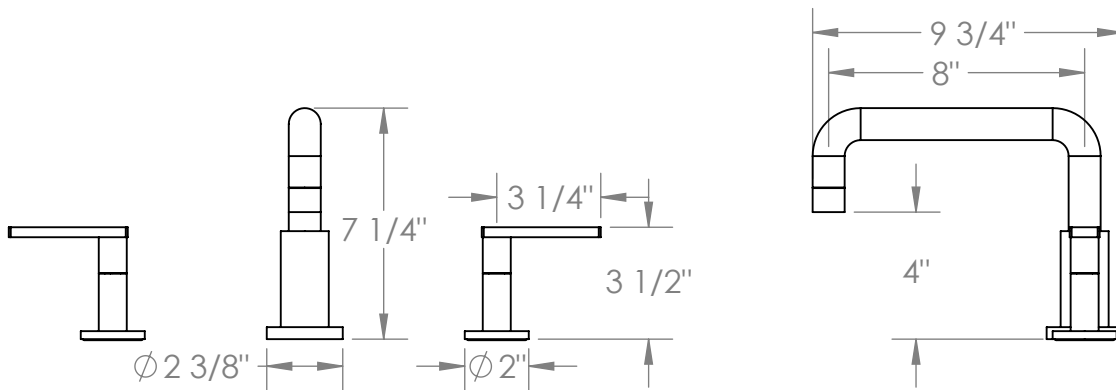

## Deck Mounted 3 Hole Bath Set

Note: Some building codes require remote pressure balance valves for anti-scald

Meets the applicable requirements of ASME A112.18.1-2005/CSA B125.1-05, entitled "Plumbing Supply Fittings"