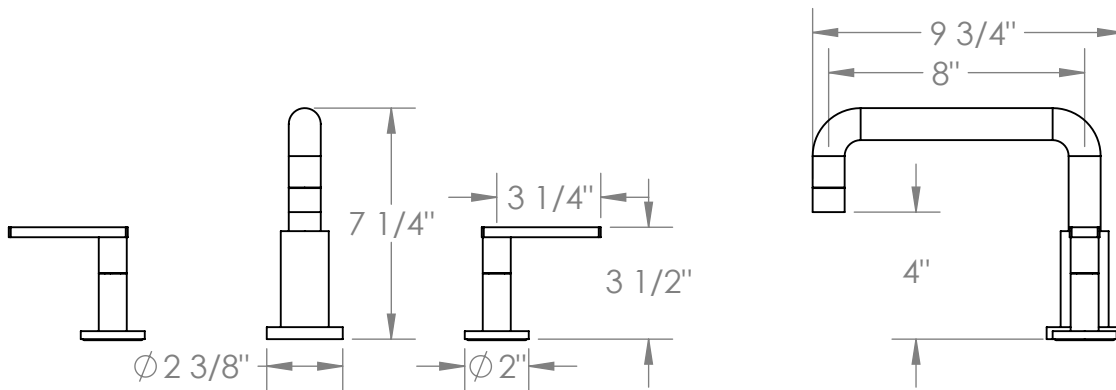

70-8-RNS4

Deck Mounted 3 Hole Bath Set

Note: Some building codes require remote pressure balance valves for anti-scald

Meets the applicable requirements of ASME A112.18.1-2005/CSA B125.1-05, entitled "Plumbing Supply Fittings"